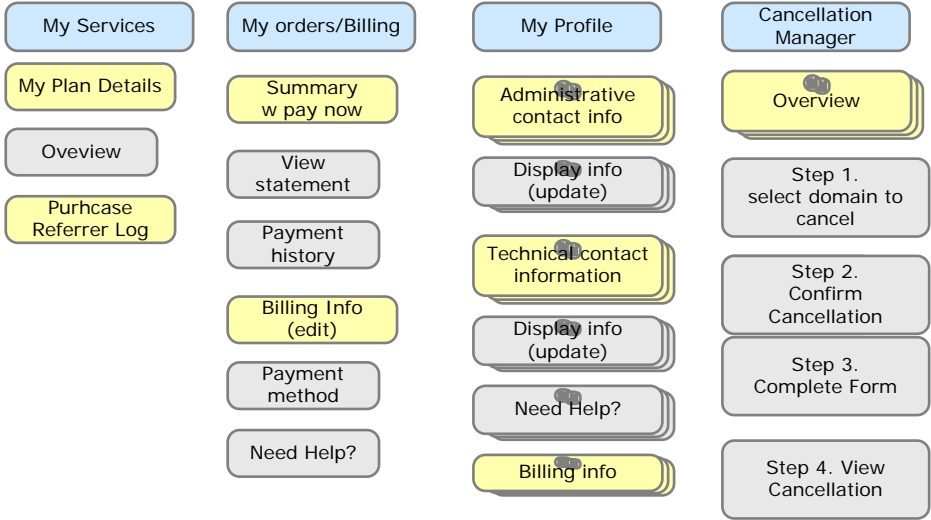

Team Collaboration

Sharepoint

Display current sharepoint info

Accounts

Edit | add user | delete user | change passwords |

Sign up

Setup

Register

Active filing  
Incorporate or LLC your company with Active Filings

## KEY

**My Account**

Overview page