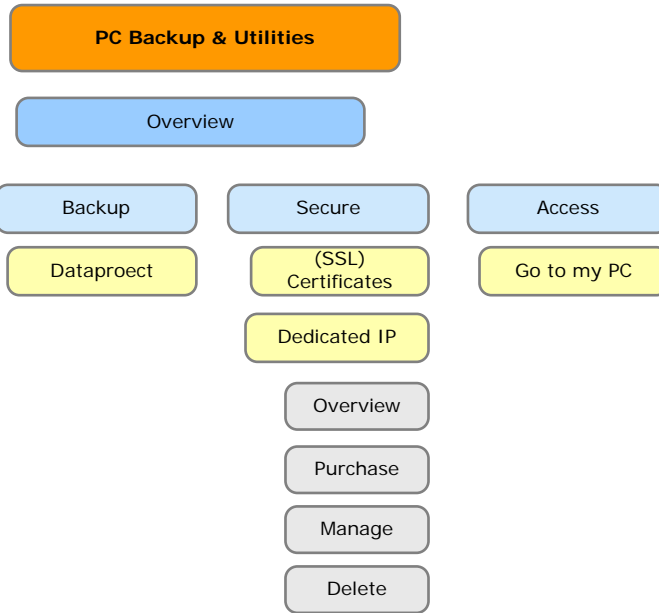

**Sell Products Online**

- Ebay stores
- Hostway Merchant Manager™
- Web-based Store Manager
- Miva Merchant
- Cart32 5.0 Shopping Cart System
- Hostway eCommerce
  - Basic
  - advanced

**Business Center**

Team Collaboration

Sharepoint

Display current sharepoint info

Accounts

Edit | add user | delete user | change passwords |

Sign up

Setup

Register

Active filing  
Incorporate or LLC your company with Active Filings